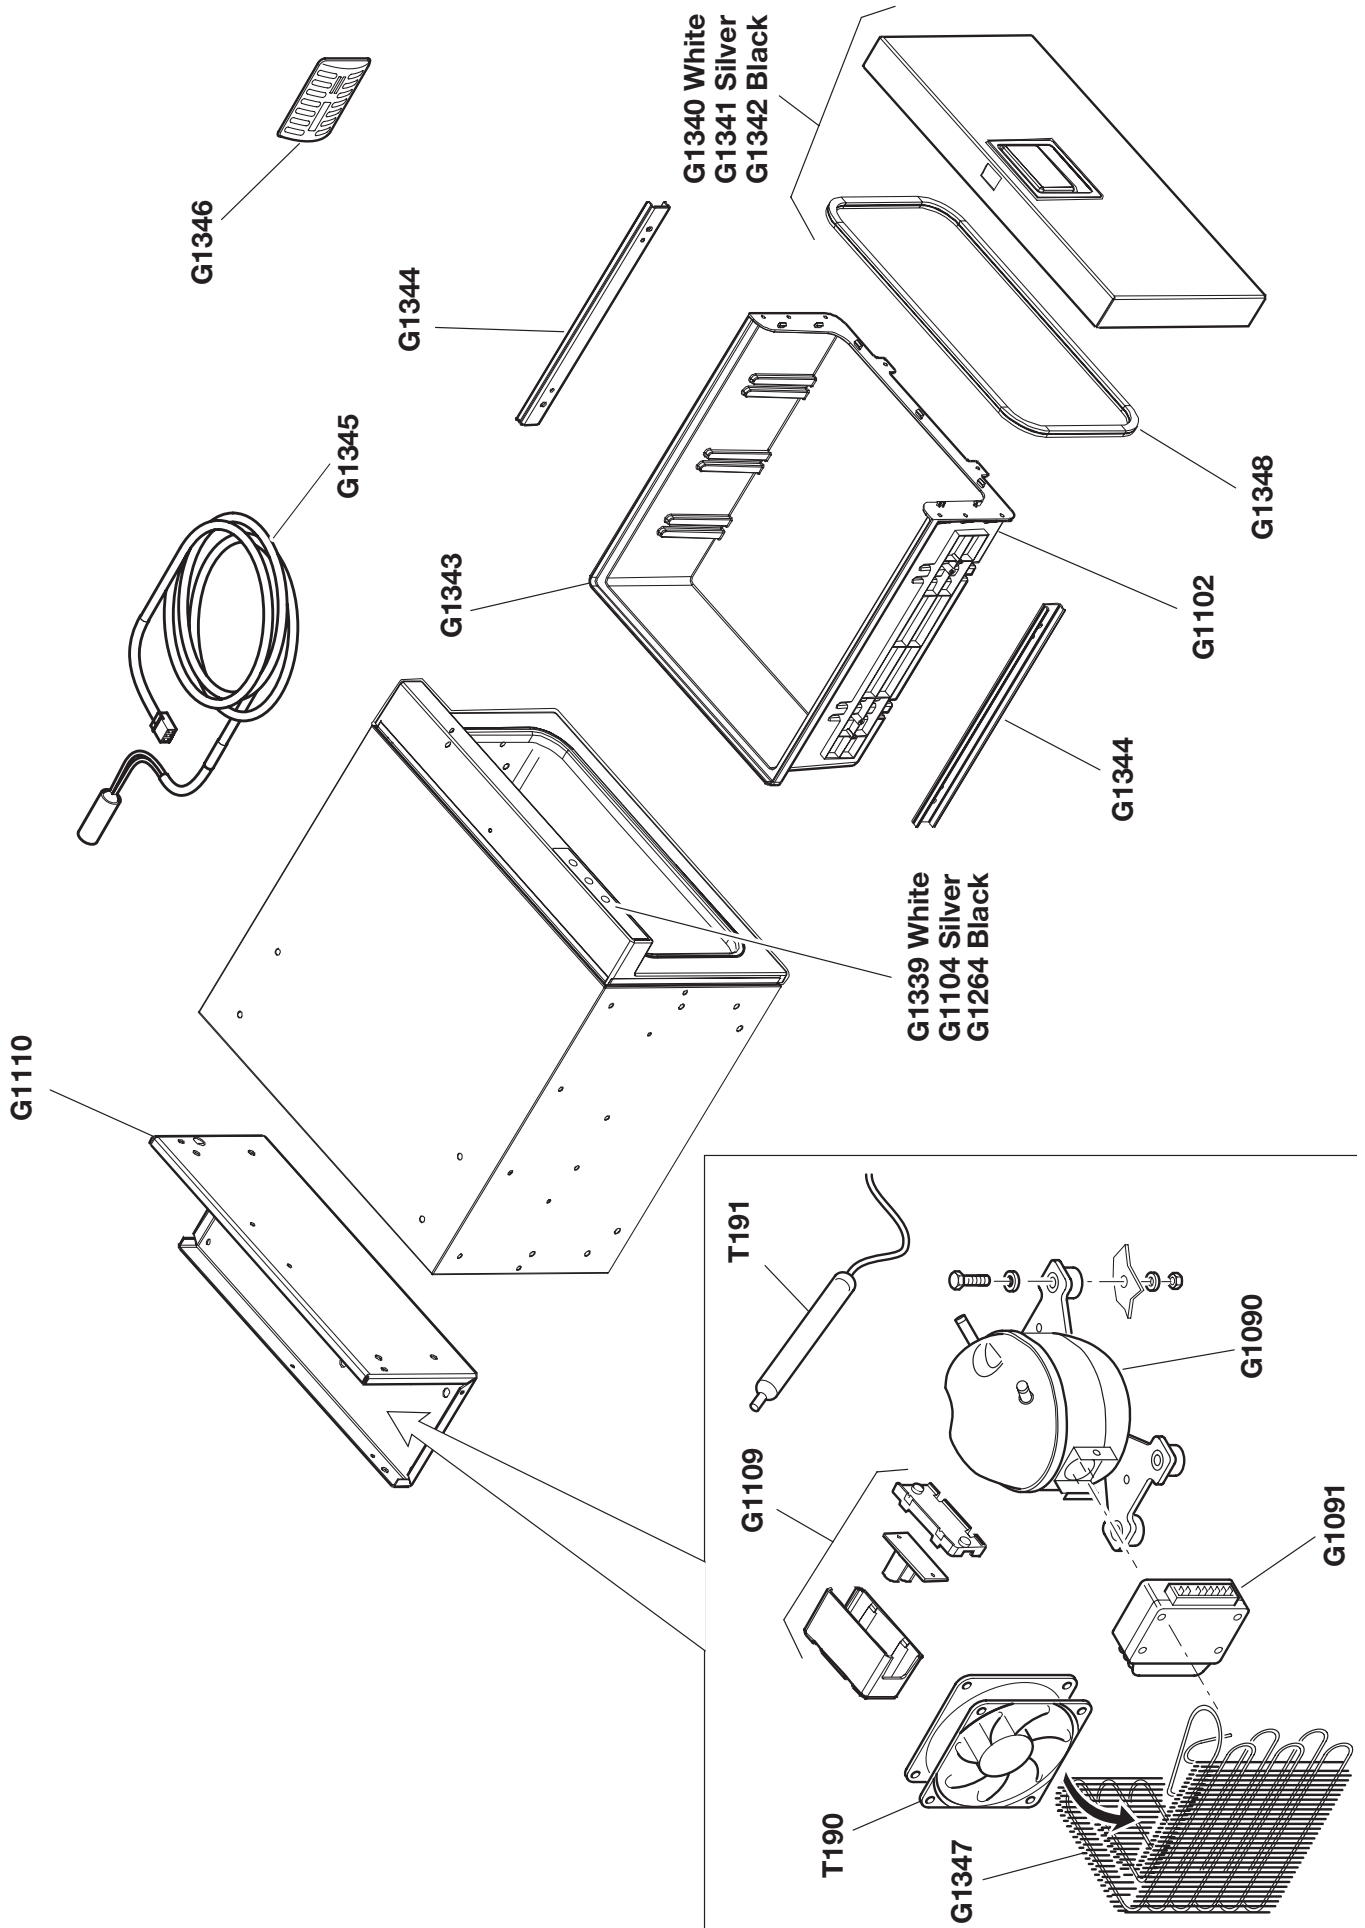

# TB30AM DRAWER

**indelB**

# TB30AM DRAWER

**indelB**

INDEL B P/N	DESCRIPTION
G1090	Compressor
G1091	ECU
G1104 Silver	Display
G1109	PCB
G1110	Compressor Base
G1264 Black	Display
G1339 White	Display
G1340 White	Drawer Door
G1341 Silver	Drawer Door
G1342 Black	Drawer Door
G1343	Drawer
G1344	Drawer Rail
G1345	Temperature Probe
G1346	Probe Protection
G1347	Condenser
G1348	Door Gasket
T190	Fan
T191	Filter