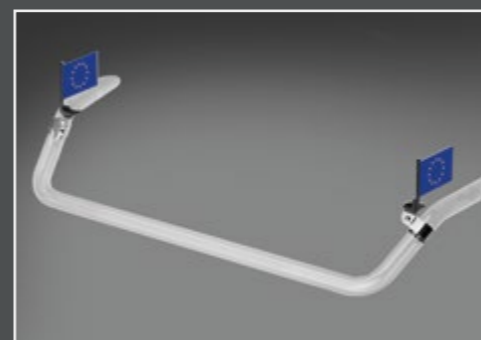

BOX2-LF-LED100-T

BOX2-K-LED-BZ

BOX2-K-LED-2.0

LightFix - Truck flags

Flags on a stainless flagpole incl. 2x stainless light bracket in polished or in black

LightFix - LEDs and LED front strobes

plug-in connection