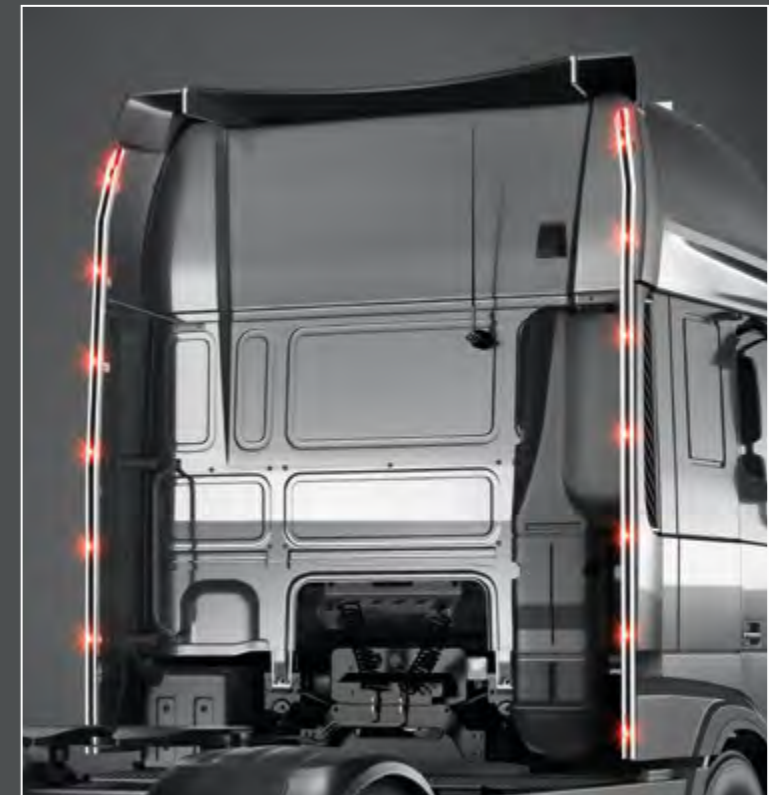

28748-1-P /-3 -P - LightFix - CAB-LINER - Space Cab
28748-4 - P - LightFix - CAB-LINER - Super Space Cab
LED-lightbar for driver and passenger side
stainless steel - polished - Ø 60mm - prewired
Full-LED set included

DAF XF