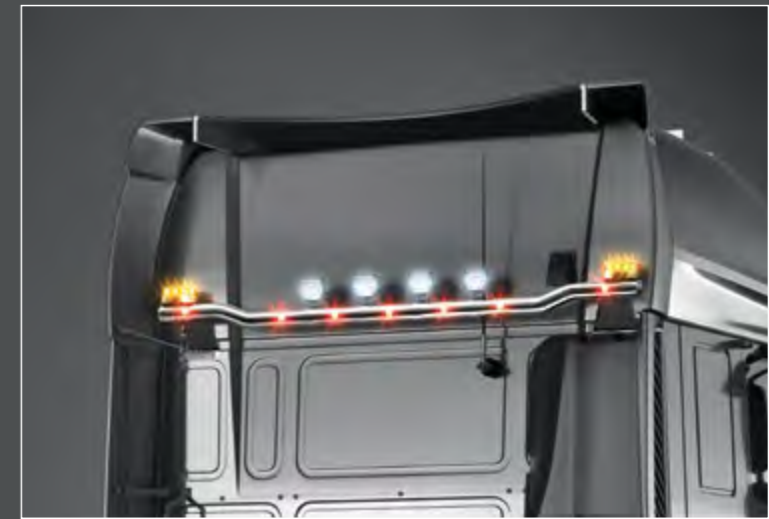

28715-1-P - LightFix - REAR-LIGHT
Lightbar for mounting a maximum of 4 worklights and 2 beacons
stainless steel - polished - Ø 70mm - prewired