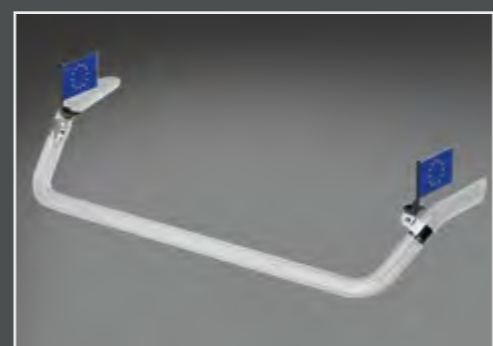

BOX2-LF-LED100-T

BOX2-K-LED-BZ

BOX2-K-LED-2.0

LightFix Truck flags

Flags on a stainless flagpole incl. 2x stainless light bracket in polished or in black

LightFix - LEDs and LED front strobes

plug-in connection

LightFix - Connect (plug-in connection)

29290-6 LightFix Cabin connection cable

04-21

Please review the specific requirements for additional lighting mounted on commercial vehicles in your country. The pictures in this brochure show international vehicles that do not always comply with the admission rules of all countries.