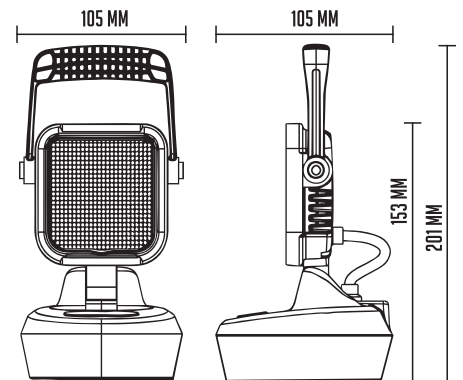

## PORTABLE LED WORK LIGHT WITH WARNING LIGHT FUNCTION

<b>Voltage</b>	12-24V DC
<b>Watt</b>	18
<b>Theoretical lumen</b>	1296
<b>Actual lumen</b>	648
<b>IP-class</b>	IP65
<b>Battery</b>	Rechargeable 2x18650 lithium battery
<b>Adapter</b>	AC + cigg plugg 12V DC
<b>Cable length</b>	900/1030mm
<b>Button</b>	ON/OFF + mode button
<b>Modes</b>	4 different: 100%, 50%, SOS, warning light

<b>Material housing</b>	Aluminium
<b>Material lens</b>	Acrylic
<b>Base</b>	Magnet
<b>Length</b>	105mm
<b>Depth</b>	105mm
<b>Height</b>	153mm
<b>Height including bracket</b>	201mm
<b>E-approved</b>	No
<b>EMC-certificate</b>	ECE R10

PART NO. TD90010