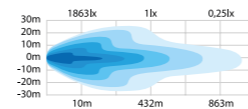

Part No. 809216
SIBERIA NG WARNING LIGHT LED BAR 12''

Part No. 809213
SIBERIA NG WARNING LIGHT LED BAR 32''

Part No. 809217
SIBERIA NG WARNING LIGHT LED BAR 22''

SIBERIA NG WARNING LIGHT LED BAR 38''

SIBERIA NG WARNING LIGHT LED BAR

E-APPROVED / DUAL POSITION LIGHT / UNIQUE STROBE FUNCTION

PART NO.	809216	809217
VOLTAGE	9-35V DC	9-35V DC
CONSUMPTION	46W	92W
THEORETICAL LUMEN	8000	16 000
ACTUAL LUMEN	2924	5911
1 LUX @	446m	432m
IP-CLASS	IP67/IP69K	IP67/IP69K
BEAM PATTERN	Combo	Combo
POSITION LIGHT	White and amber	White and amber
CONNECTION	Cable	Cable
CABLE LENGTH	2500 mm	2500 mm
MATERIAL HOUSING	Aluminium	Aluminium
MATERIAL LENS	Polycarbonate	Polycarbonate
LENGTH	307 mm	562 mm
DEPTH	71,6 mm	71,6 mm
HEIGHT	76 mm	76 mm
HEIGHT INCLUDING BRACKET	89 mm	89 mm
OPERATING TEMPERATURE	-20°C · +45°C	-20°C · +45°C
E-APPROVED	ECE R112, R7, R65	ECE R112, R7, R65
REF	45	45
EMC-CERTIFICATE	ECE R10	ECE R10

SIBERIA NG WARNING LIGHT LED BAR

E-APPROVED / DUAL POSITION LIGHT / UNIQUE STROBE FUNCTION

PART NO.	809213	809214
VOLTAGE	9-35V DC	9-35V DC
CONSUMPTION	87W	108W
THEORETICAL LUMEN	12 000	14 400
ACTUAL LUMEN	4979	5867
1 LUX @	436m	452m
IP-CLASS	IP67/IP69K	IP67/IP69K
BEAM PATTERN	Combo	Combo
POSITION LIGHT	White and amber	White and amber
CONNECTION	Cable	Cable
CABLE LENGTH	2500 mm	2500 mm
MATERIAL HOUSING	Aluminium	Aluminium
MATERIAL LENS	Polycarbonate	Polycarbonate
LENGTH	810,6 mm	963,6 mm
DEPTH	55,5 mm	55,5 mm
HEIGHT	45 mm	45 mm
HEIGHT INCLUDING BRACKET	65 mm	65 mm
OPERATING TEMPERATURE	-20°C · +45°C	-20°C · +45°C
E-APPROVED	ECE R112, R7, R65	ECE R112, R7, R65
REF	45	45
EMC-CERTIFICATE	ECE R10	ECE R10