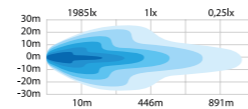

Part No. 809216
SIBERIA NG WARNING LIGHT LED BAR 12''

Part No. 809213
SIBERIA NG WARNING LIGHT LED BAR 32''

Part No. 809217
SIBERIA NG WARNING LIGHT LED BAR 22''

SIBERIA NG WARNING LIGHT LED BAR 38''

SIBERIA NG WARNING LIGHT LED BAR

E-APPROVED / DUAL POSITION LIGHT / UNIQUE STROBE FUNCTION

PART NO.	809216	809217
VOLTAGE	9-35V DC	9-35V DC
CONSUMPTION	46W	92W
THEORETICAL LUMEN	8000	16 000
ACTUAL LUMEN	2924	5911
1 LUX @	446m	432m
IP-CLASS	IP67/IP69K	IP67/IP69K
BEAM PATTERN	Combo	Combo
POSITION LIGHT	White and amber	White and amber
CONNECTION	Cable	Cable
CABLE LENGTH	2500 mm	2500 mm
MATERIAL HOUSING	Aluminium	Aluminium
MATERIAL LENS	Polycarbonate	Polycarbonate
LENGTH	307 mm	562 mm
DEPTH	71,6 mm	71,6 mm
HEIGHT	76 mm	76 mm
HEIGHT INCLUDING BRACKET	89 mm	89 mm
OPERATING TEMPERATURE	-20°C · +45°C	-20°C · +45°C
E-APPROVED	ECE R112, R7, R65	ECE R112, R7, R65
REF	45	45
EMC-CERTIFICATE	ECE R10	ECE R10

SIBERIA NG WARNING LIGHT LED BAR

E-APPROVED / DUAL POSITION LIGHT / UNIQUE STROBE FUNCTION

PART NO.	809213	809214
VOLTAGE	9-35V DC	9-35V DC
CONSUMPTION	87W	108W
THEORETICAL LUMEN	12 000	14 400
ACTUAL LUMEN	4979	5867
1 LUX @	436m	452m
IP-CLASS	IP67/IP69K	IP67/IP69K
BEAM PATTERN	Combo	Combo
POSITION LIGHT	White and amber	White and amber
CONNECTION	Cable	Cable
CABLE LENGTH	2500 mm	2500 mm
MATERIAL HOUSING	Aluminium	Aluminium
MATERIAL LENS	Polycarbonate	Polycarbonate
LENGTH	810,6 mm	963,6 mm
DEPTH	55,5 mm	55,5 mm
HEIGHT	45 mm	45 mm
HEIGHT INCLUDING BRACKET	65 mm	65 mm
OPERATING TEMPERATURE	-20°C · +45°C	-20°C · +45°C
E-APPROVED	ECE R112, R7, R65	ECE R112, R7, R65
REF	45	45
EMC-CERTIFICATE	ECE R10	ECE R10