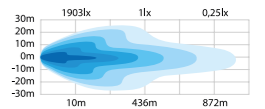

Part No. 809216
SIBERIA NG WARNING LIGHT LED BAR 12''

Part No. 809213
SIBERIA NG WARNING LIGHT LED BAR 32''

Part No. 809217
SIBERIA NG WARNING LIGHT LED BAR 22''

SIBERIA NG WARNING LIGHT LED BAR 38''

SIBERIA NG WARNING LIGHT LED BAR

E-APPROVED / DUAL POSITION LIGHT / UNIQUE STROBE FUNCTION

PART NO.	809216	809217
VOLTAGE	9-35V DC	9-35V DC
CONSUMPTION	46W	92W
THEORETICAL LUMEN	8000	16 000
ACTUAL LUMEN	2924	5911
1 LUX @	446m	432m
IP-CLASS	IP67/IP69K	IP67/IP69K
BEAM PATTERN	Combo	Combo
POSITION LIGHT	White and amber	White and amber
CONNECTION	Cable	Cable
CABLE LENGTH	2500 mm	2500 mm
MATERIAL HOUSING	Aluminium	Aluminium
MATERIAL LENS	Polycarbonate	Polycarbonate
LENGTH	307 mm	562 mm
DEPTH	71,6 mm	71,6 mm
HEIGHT	76 mm	76 mm
HEIGHT INCLUDING BRACKET	89 mm	89 mm
OPERATING TEMPERATURE	-20°C · +45°C	-20°C · +45°C
E-APPROVED	ECE R112, R7, R65	ECE R112, R7, R65
REF	45	45
EMC-CERTIFICATE	ECE R10	ECE R10

SIBERIA NG WARNING LIGHT LED BAR

E-APPROVED / DUAL POSITION LIGHT / UNIQUE STROBE FUNCTION

PART NO.	809213	809214
VOLTAGE	9-35V DC	9-35V DC
CONSUMPTION	87W	108W
THEORETICAL LUMEN	12 000	14 400
ACTUAL LUMEN	4979	5867
1 LUX @	436m	452m
IP-CLASS	IP67/IP69K	IP67/IP69K
BEAM PATTERN	Combo	Combo
POSITION LIGHT	White and amber	White and amber
CONNECTION	Cable	Cable
CABLE LENGTH	2500 mm	2500 mm
MATERIAL HOUSING	Aluminium	Aluminium
MATERIAL LENS	Polycarbonate	Polycarbonate
LENGTH	810,6 mm	963,6 mm
DEPTH	55,5 mm	55,5 mm
HEIGHT	45 mm	45 mm
HEIGHT INCLUDING BRACKET	65 mm	65 mm
OPERATING TEMPERATURE	-20°C · +45°C	-20°C · +45°C
E-APPROVED	ECE R112, R7, R65	ECE R112, R7, R65
REF	45	45
EMC-CERTIFICATE	ECE R10	ECE R10