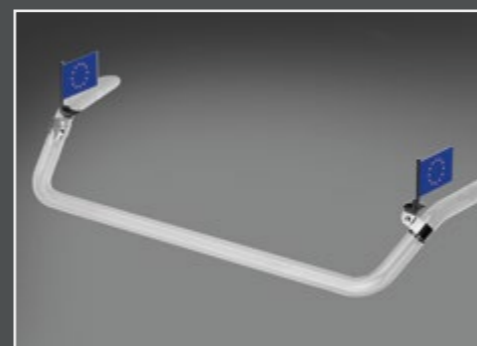

TLGBOX2-LF-100-T

TLGBOX2-K-LED-BZ

TLGBOX2-K-LED-2.0

LightFix Truck flags

Flags on a stainless flagpole incl. 2x stainless light bracket in polished or in black

LightFix LEDs and strobes

LEDs and LED front strobes mounted in the bar

LightFix - Connect (plug-in connection)

TLG29290-6 LightFix Cabin connection cable

02-22

Please review the specific requirements for additional lighting mounted on commercial vehicles in your country.
The pictures in this brochure show international vehicles that do not always comply with the admission rules of all countries.