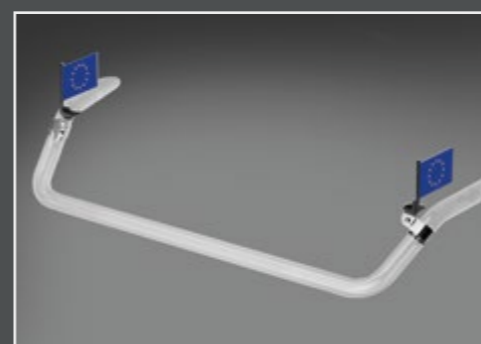

BOX2-LF-LED100-T

BOX2-K-LED-BZ

BOX2-K-LED-2.0

LightFix Truck flags

Flags on a stainless flagpole incl. 2x stainless light bracket in polished or in black

LightFix - LEDs and LED front strobes

plug-in connection

LightFix - Connect (plug-in connection)

29290-6 LightFix Cabin connection cable

2022-08

Please review the specific requirements for additional lighting mounted on commercial vehicles in your country. The pictures in this brochure show international vehicles that do not always comply with the admission rules of all countries.