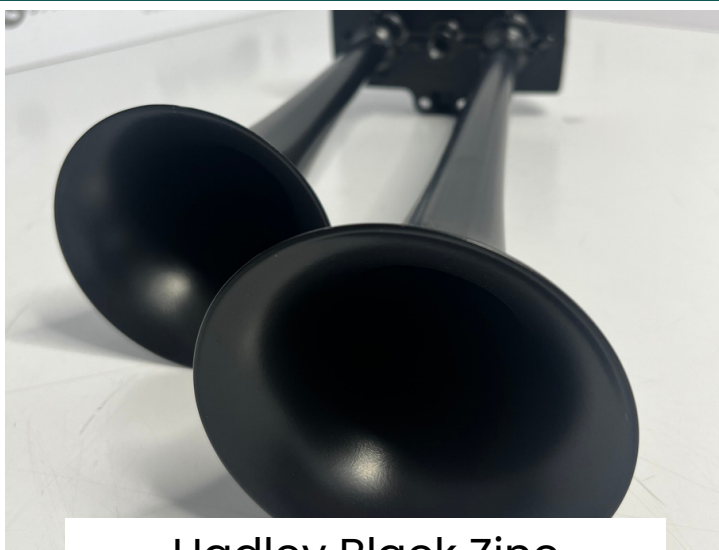

*HADLEY*<sup>®</sup>

Part Number: 805M126MM

Straight Threaded-to-Tube Adapter, M12 x 1.5 Male, Push In 6 mm for use with Hadley Airhorns. Single adapter.

A high-quality polymer push in fitting suitable for compressed air applications

---

Hadley 19" & 22" Twin  
Airhorns

Hadley 19" Kuda Black  
Edition Airhorn

Black TGV Diesel  
Airhorn

Basuri Baby Shark  
Musical Airhorn

Hadley Black Zinc  
Bully Blast  
Airhorn

Hadley 26" & 29"  
Anodize Ambassador  
Airhorn Kit