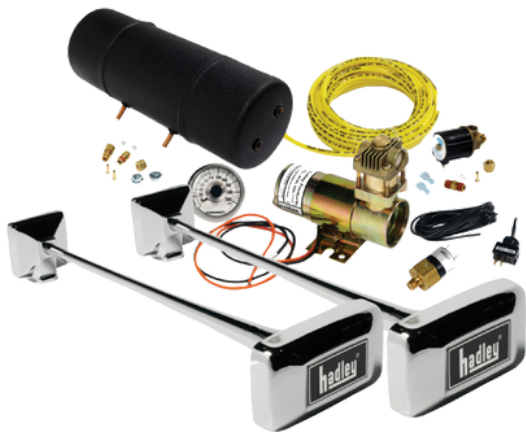

Hadley 26" & 29" Anodize Ambassador Rectangle Airhorn Kit

HADLEY®

Part Number: 80502009

Top quality Hadley airhorns. Brass horn with anodized finish. Super loud and super deep sound.

Comes complete with Hadley fitting kit of your choice.