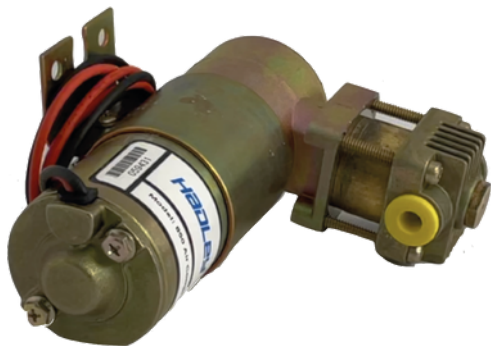

### 12/24v Heavy Duty Multivolt Solenoid for Hadley Airhorns

*HADLEY*<sup>®</sup>

Part Number: 805580AM

12/24v Electric solenoid valve to suit Hadley airhorns.

Does not include any fittings, valve and bracket only.