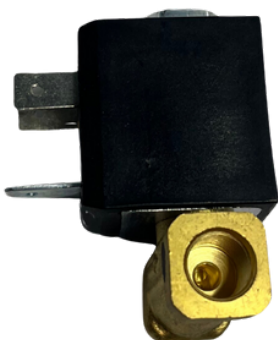

12v Solenoid Valve to suit Hadley Airhorns

HADLEY®

Part Number: 80512R21

12v Electric solenoid valve to suit Hadley airhorns.

Does not include any fittings, valve and bracket only.