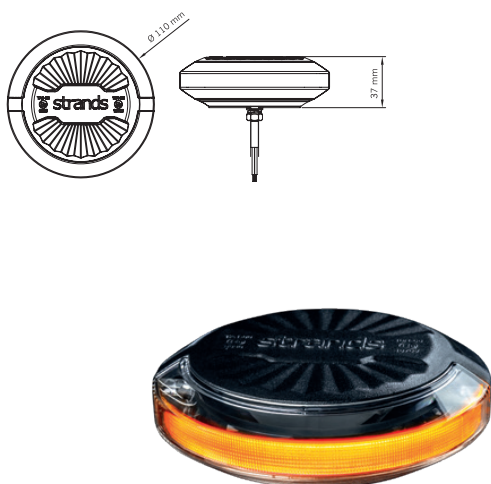

strands®

-lighting division

Part No. 850960

Part No. 850961

Part No. 850962

FIREFLY SUMMER GLOW Ø 110 MM LED

PART NO.	850960	850961	850962
VOLTAGE	10-48V DC	10-48V DC	10-48V DC
CONSUMPTION	36W	36W	36W
IP-CLASS	IP67	IP67	IP67
PATTERNS	3	3	3
CONNECTION	Cable	DIN	Cig plug
CABLE LENGTH	500 mm	-	2500 mm
COLOR LENS	Clear	Clear	Clear
COLOR LED	Amber	Amber	Amber
HEIGHT	37 mm	111 mm	42 mm
CC	60 mm	-	-
DIAMETER	110 mm	110 mm	110 mm
ADR-APPROVED	No	No	No
E-APPROVED	ECE R65	ECE R65	ECE R65
EMC-CERTIFICATE	ECE R10	ECE R10	ECE R10