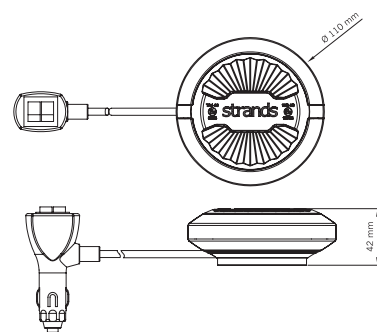

strands®

-lighting division

Part No. 850960

Part No. 850961

Part No. 850962

FIREFLY SUMMER GLOW Ø 110 MM LED

PART NO.	850960	850961	850962
VOLTAGE	10-48V DC	10-48V DC	10-48V DC
CONSUMPTION	36W	36W	36W
IP-CLASS	IP67	IP67	IP67
PATTERNS	3	3	3
CONNECTION	Cable	DIN	Cig plug
CABLE LENGTH	500 mm	-	2500 mm
COLOR LENS	Clear	Clear	Clear
COLOR LED	Amber	Amber	Amber
HEIGHT	37 mm	111 mm	42 mm
CC	60 mm	-	-
DIAMETER	110 mm	110 mm	110 mm
ADR-APPROVED	No	No	No
E-APPROVED	ECE R65	ECE R65	ECE R65
EMC-CERTIFICATE	ECE R10	ECE R10	ECE R10