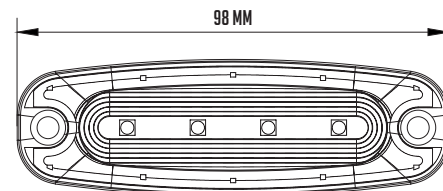

SWEDSTUFF.

LED LIGHT HEAD 4 LED / WITH 3M TAPE

Voltage	12-24V DC
Watt	12
Patterns	26
IP-class	IP67
Color lens	Clear
Color LED	Amber

Cable length	400mm
Length	98mm
Depth	6,6mm
Height	31mm
E-approved	ECE R65
EMC-certificate	ECE R10