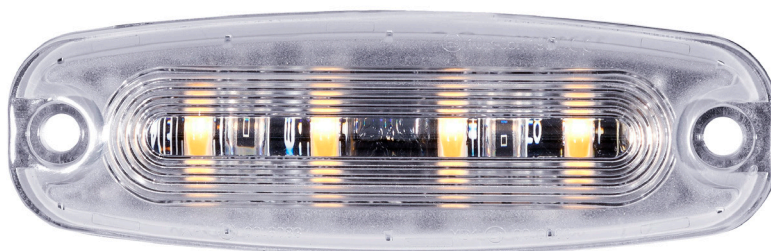

SWEDSTUFF.

LED LIGHT HEAD 4 LED / WITH 3M TAPE

Voltage	12-24V DC
Watt	12
Patterns	26
IP-class	IP67
Color lens	Clear
Color LED	Amber

Cable length	400mm
Length	98mm
Depth	6,6mm
Height	31mm
E-approved	ECE R65
EMC-certificate	ECE R10

PART NO. 850124HP-A