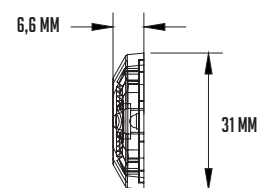

SWEDSTUFF.

LED LIGHT HEAD 4 LED / WITH 3M TAPE

Voltage	12-24V DC
Watt	12
Patterns	26
IP-class	IP67
Color lens	Clear
Color LED	Amber

Cable length	400mm
Length	98mm
Depth	6,6mm
Height	31mm
E-approved	ECE R65
EMC-certificate	ECE R10