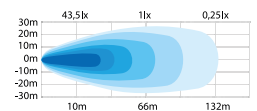

## DK Hardcore Work Light LED

<b>Voltage</b>	9-36V DC
<b>Consumption</b>	32W
<b>Theoretical lumen</b>	4560
<b>Actual lumen</b>	3645
<b>Kelvin</b>	5000K
<b>IP-class</b>	IP68/IP69K
<b>Connection</b>	Built in DT-2 with included DT-2 cable
<b>Cable length</b>	330 mm
<b>Material housing</b>	Aluminium
<b>Material lens</b>	Polycarbonate

Part No. 809248

<b>Material bracket</b>	Satinless steel with lock nut
<b>Length</b>	92,1 mm
<b>Depth</b>	37,2 / 43,2 mm
<b>Height</b>	92,1 mm
<b>Height including bracket</b>	110,5/124,5 mm
<b>Operating temperature</b>	-30°C - +65°C
<b>ADR-approved</b>	No
<b>E-approved</b>	No
<b>EMC-certificate</b>	CISPR25 Class 3