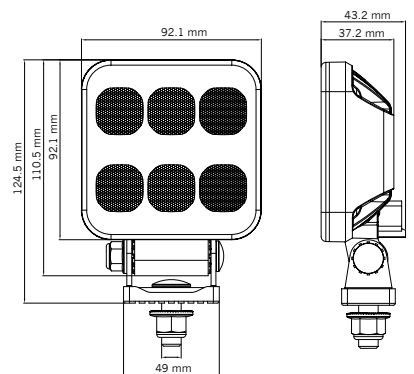

## DK Hardcore Work Light LED

<b>Voltage</b>	9-36V DC
<b>Consumption</b>	32W
<b>Theoretical lumen</b>	4560
<b>Actual lumen</b>	3645
<b>Kelvin</b>	5000K
<b>IP-class</b>	IP68/IP69K
<b>Connection</b>	Built in DT-2 with included DT-2 cable
<b>Cable length</b>	330 mm
<b>Material housing</b>	Aluminium
<b>Material lens</b>	Polycarbonate

Part No. 809248

<b>Material bracket</b>	Satinless steel with lock nut
<b>Length</b>	92,1 mm
<b>Depth</b>	37,2 / 43,2 mm
<b>Height</b>	92,1 mm
<b>Height including bracket</b>	110,5/124,5 mm
<b>Operating temperature</b>	-30°C - +65°C
<b>ADR-approved</b>	No
<b>E-approved</b>	No
<b>EMC-certificate</b>	CISPR25 Class 3