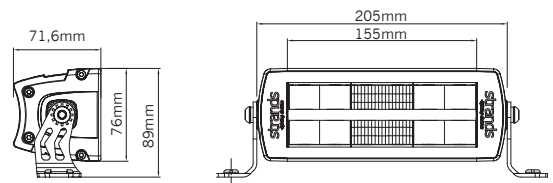

strands[®]

-lighting division

SIBERIA UDX 8'' LED BAR AMBER AND WHITE POSITION LIGHT

Voltage	10-32 V DC
Consumption E-mode	32 W
Xperience mode	66 W
Theoretical lumen	7167
Actual lumen: E-mode	2788
Xperience mode	5758
1 lux @ E-mode	327 m
Xperience mode	464 m
IP-class	IP67/IP69K
Beam pattern	Combo
Position light	White and amber
Connection	DT-4

Cable length	500 mm
Material housing	Aluminium
Material lens	Polycarbonate
Length	205 mm
Depth	71,6 mm
Height	76 mm
Height including bracket	89 mm
Operating temperature	-30°C - +65°C
E-approved	ECE R148, R149
Ref: E-mode	25
EMC-certificate	ECE R10