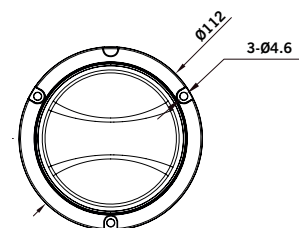

strands

-lighting division

WARNING LIGHT SLIM

- Voltage: 12-30V DC
- Watt: 26
- Patterns: 10
- IP-class: IP67
- Cable length: 2500mm
- Diameter: 112mm
- Height: 48mm
- E-approved according to regulation: ECE R10, R65
- EMC-certificate: Yes

Part No. 809060