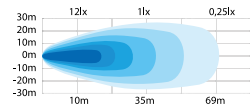

Part No. 809018
WORK LIGHT 50W LED