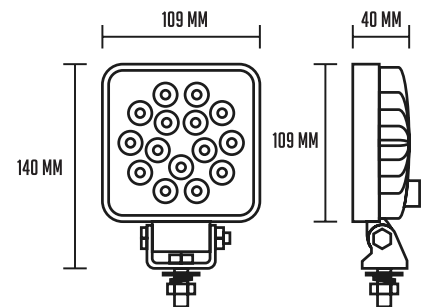

## LED WORK LIGHT

<b>Voltage</b>	12-24V DC
<b>Watt</b>	18
<b>Theoretical lumen</b>	2000
<b>Actual lumen</b>	1671
<b>IP-class</b>	IP69K
<b>Cable length</b>	470mm
<b>Material housing</b>	Aluminium

<b>Material lens</b>	Polycarbonate
<b>Length</b>	109mm
<b>Depth</b>	40mm
<b>Height</b>	109mm
<b>Height including bracket</b>	140mm
<b>E-approved</b>	No
<b>EMC-certificate</b>	Yes

**PART NO. 808008**