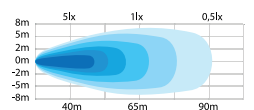

## LED WORK LIGHT

<b>Voltage</b>	12-24V DC
<b>Watt</b>	18
<b>Theoretical lumen</b>	2000
<b>Actual lumen</b>	1671
<b>IP-class</b>	IP69K
<b>Cable length</b>	470mm
<b>Material housing</b>	Aluminium

<b>Material lens</b>	Polycarbonate
<b>Length</b>	109mm
<b>Depth</b>	40mm
<b>Height</b>	109mm
<b>Height including bracket</b>	140mm
<b>E-approved</b>	No
<b>EMC-certificate</b>	Yes