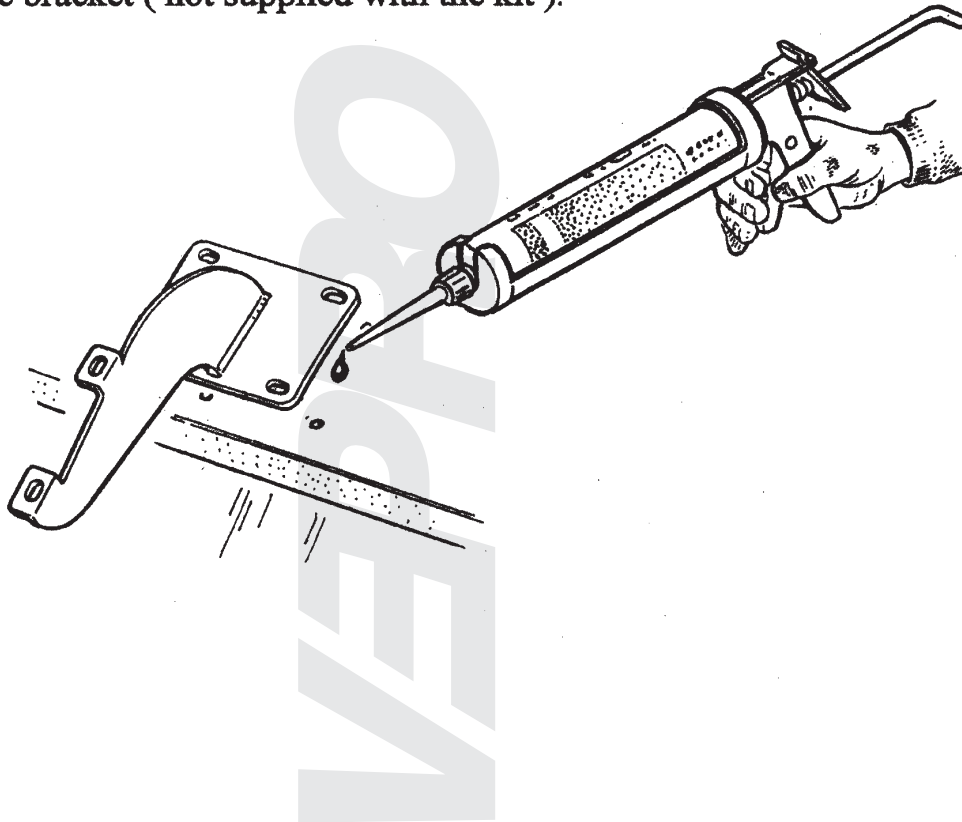

## 5076 Renault Premium Previledge

We advise you to but SIKAFLEX 221 or DURAMIX between the roof and middle bracket ( not supplied with the kit ).

Number	Part Number	pcs
1. Acrylic part	5076	1
2. Middle bracket	3625	3
3. Side bracket left	3624L	1
4. Side bracket right	3624R	1
5/12. Screw 6 x 30	1009	18
6. Cover collar	1203	10
7. Rubber washer 6 mm	1211	10
8. Rubber washer 3 mm	1212	6
9. Washer 6 x 22	1012	18
10. Nylok nut M6	1003	10
11. Rubber wearnut M6	1238	12
13. Rubber coverhat	1202	6
14. Rubber nutcoverhat	1223	4