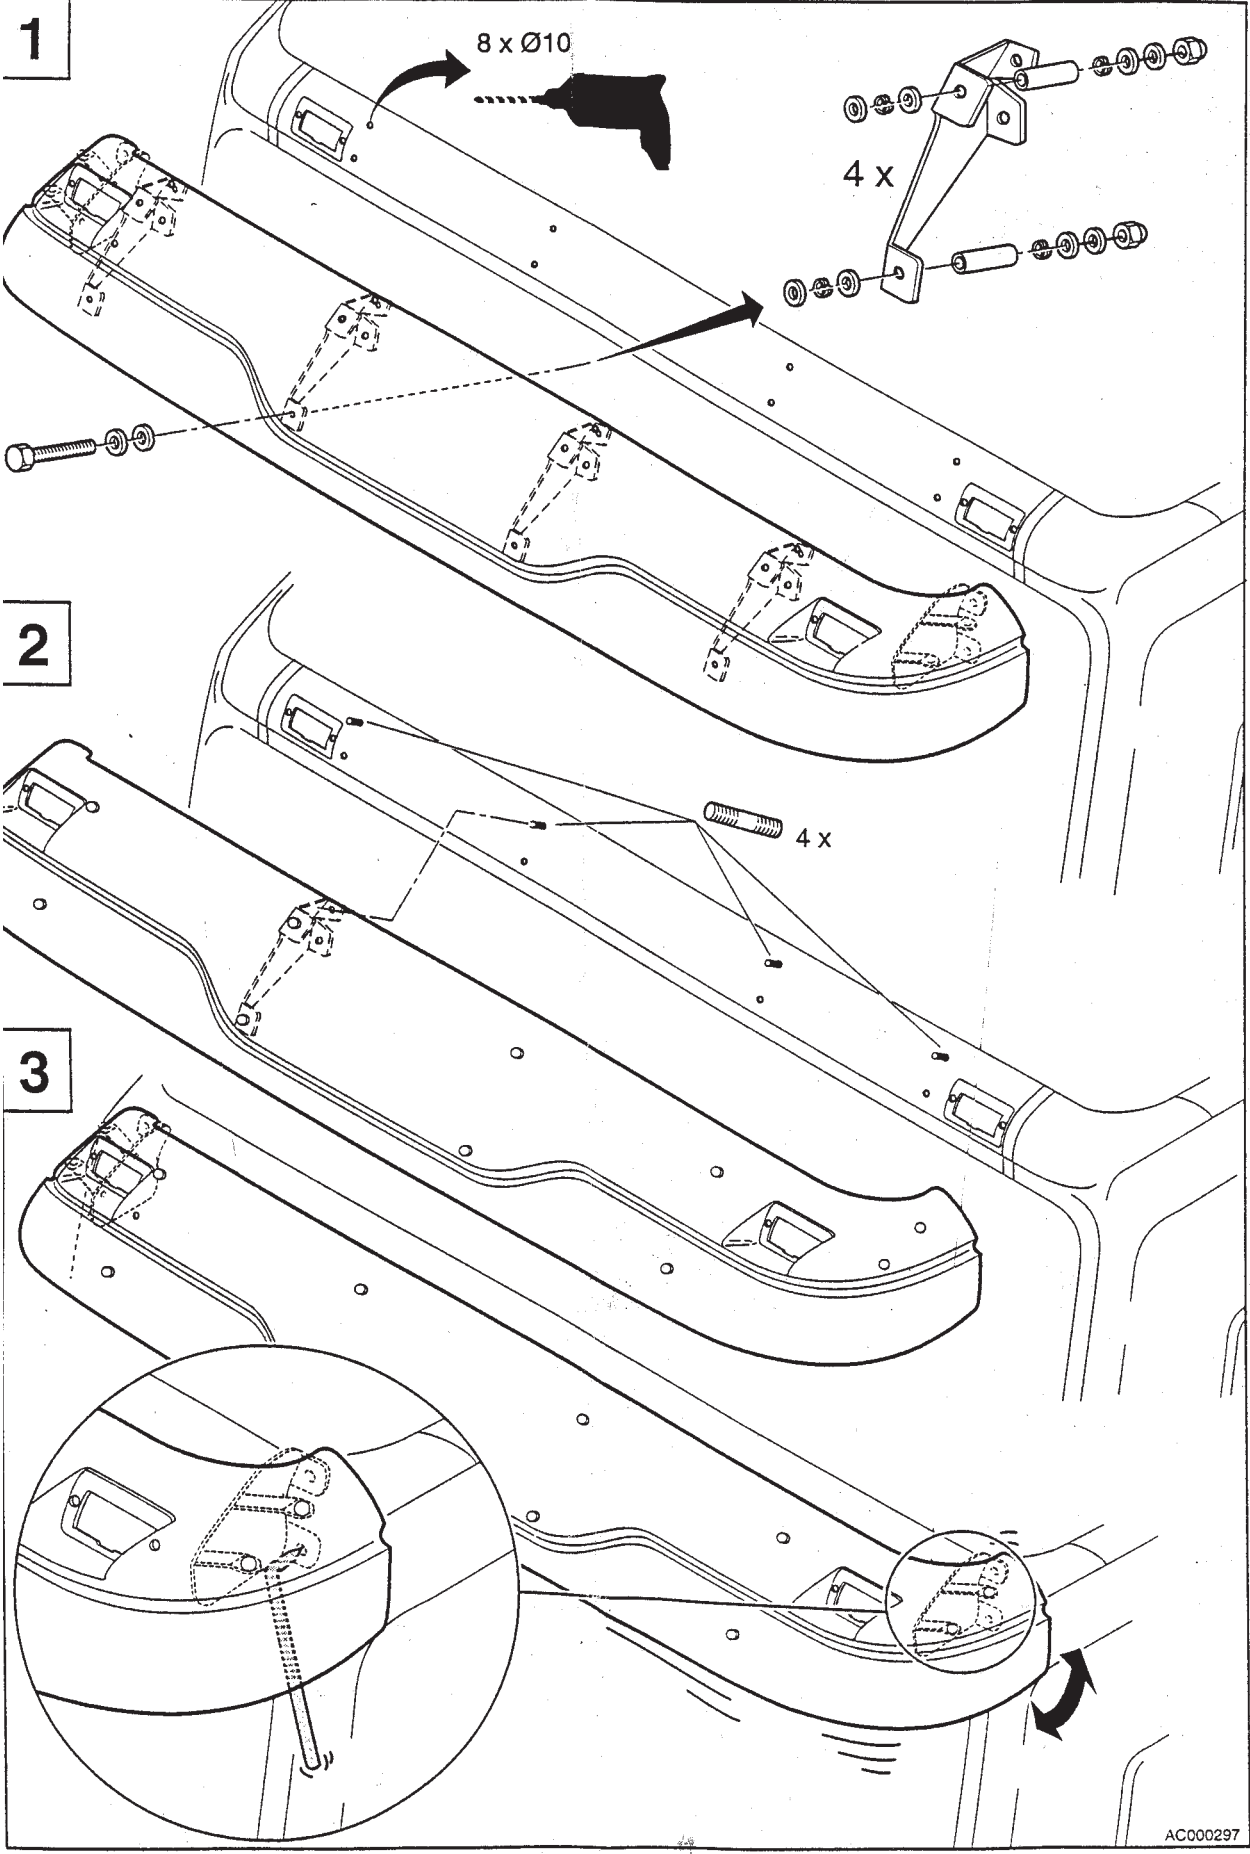

1

2

4

5

5064 DAF 65/75/85

- | | |
|----------------------|-------------------------------|
| 1. Acrylic | 12. Screw M4x25 |
| 2. Cover collar | 13. Nylok nut M4 |
| 3. Cover hat | 14. Selftapping screw M4,2x25 |
| 4. Screw M6x30 | 15. Washer 4x12 |
| 5. Rubber washer M6 | 16. Center bracket |
| 6. Rubber washer M3 | 17. Sidebracket L |
| 7. Washer 6x22 | 18. Sidebracket R |
| 8. Nylok nut M6 | 19. Screw M6x16 |
| 9. Lightcover | 20. Hexacon screw M8x25 |
| 10. Lightcover plate | 21. Hexacon screw M8x30 |
| 11. Connector | 22. Rivet nut M8 |
| | 23. Washer 8x17 |
| | 24. Rubber gasket |