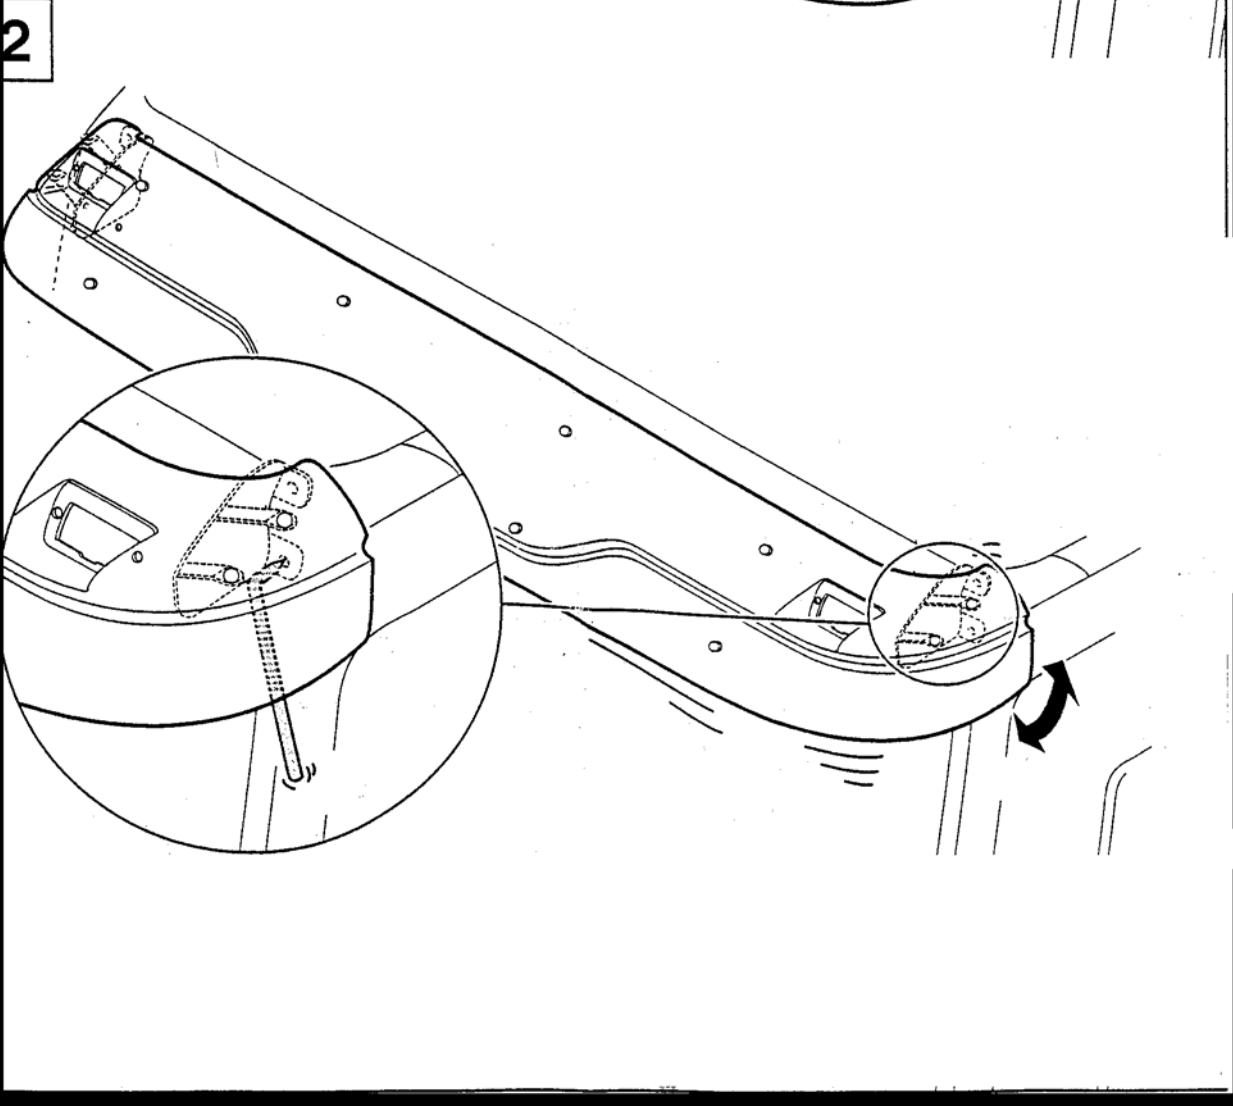

1

2

4

5

5064 DAF 65/75/85

- | | |
|----------------------|-------------------------------|
| 1. Acrylic | 12. Screw M4x25 |
| 2. Cover collar | 13. Nylok nut M4 |
| 3. Cover hat | 14. Selftapping screw M4,2x25 |
| 4. Screw M6x30 | 15. Washer 4x12 |
| 5. Rubber washer M6 | 16. Center bracket |
| 6. Rubber washer M3 | 17. Sidebracket L |
| 7. Washer 6x22 | 18. Sidebracket R |
| 8. Nylok nut M6 | 19. Screw M6x16 |
| 9. Lightcover | 20. Hexacon screw M8x25 |
| 10. Lightcover plate | 21. Hexacon screw M8x30 |
| 11. Connector | 22. Rivet nut M8 |
| | 23. Washer 8x17 |
| | 24. Rubber gasket |