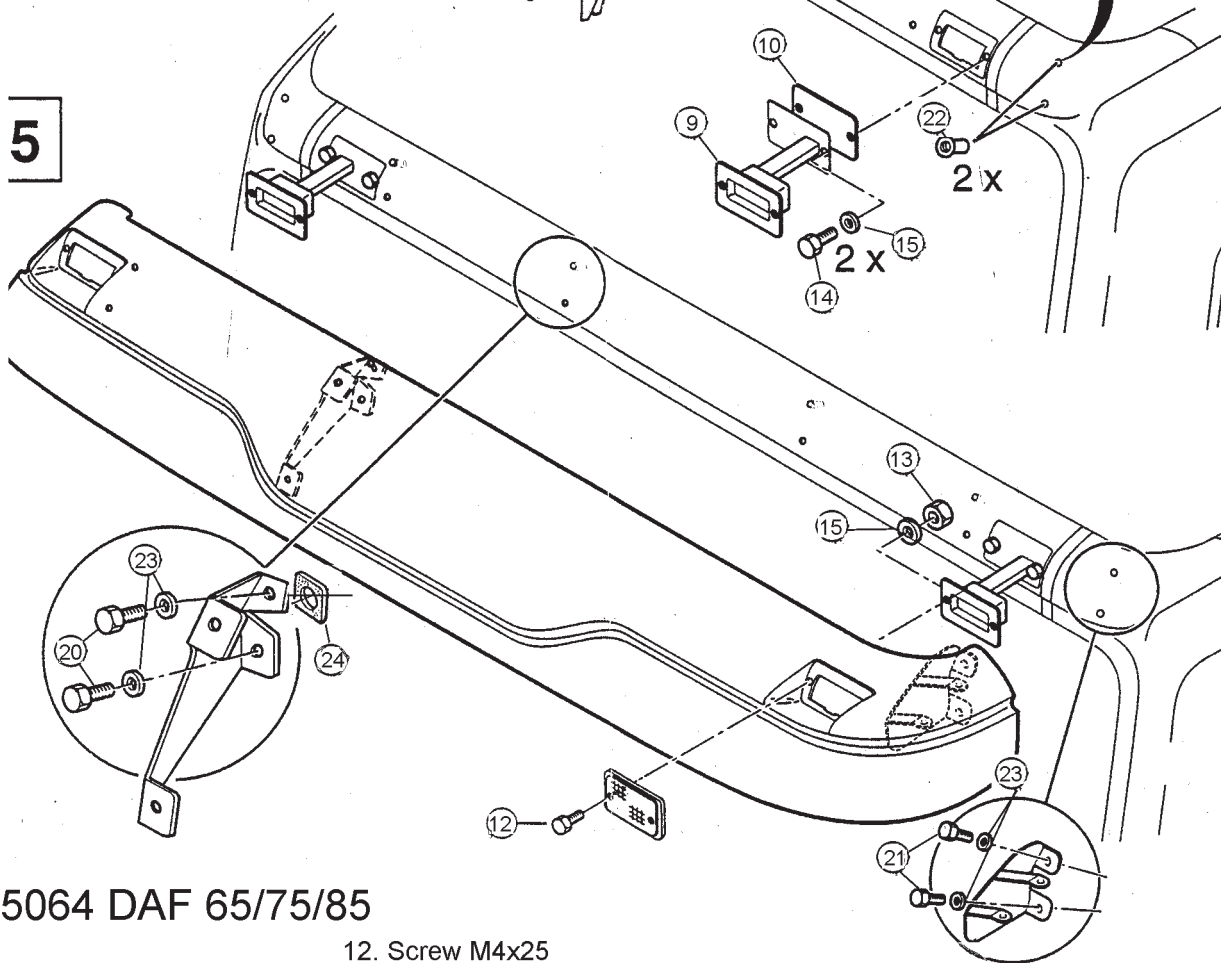

1

2

4

5

5064 DAF 65/75/85

- | | |
|----------------------|-------------------------------|
| 1. Acrylic | 12. Screw M4x25 |
| 2. Cover collar | 13. Nylok nut M4 |
| 3. Cover hat | 14. Selftapping screw M4,2x25 |
| 4. Screw M6x30 | 15. Washer 4x12 |
| 5. Rubber washer M6 | 16. Center bracket |
| 6. Rubber washer M3 | 17. Sidebracket L |
| 7. Washer 6x22 | 18. Sidebracket R |
| 8. Nylok nut M6 | 19. Screw M6x16 |
| 9. Lightcover | 20. Hexacon screw M8x25 |
| 10. Lightcover plate | 21. Hexacon screw M8x30 |
| 11. Connector | 22. Rivet nut M8 |
| | 23. Washer 8x17 |
| | 24. Rubber gasket |