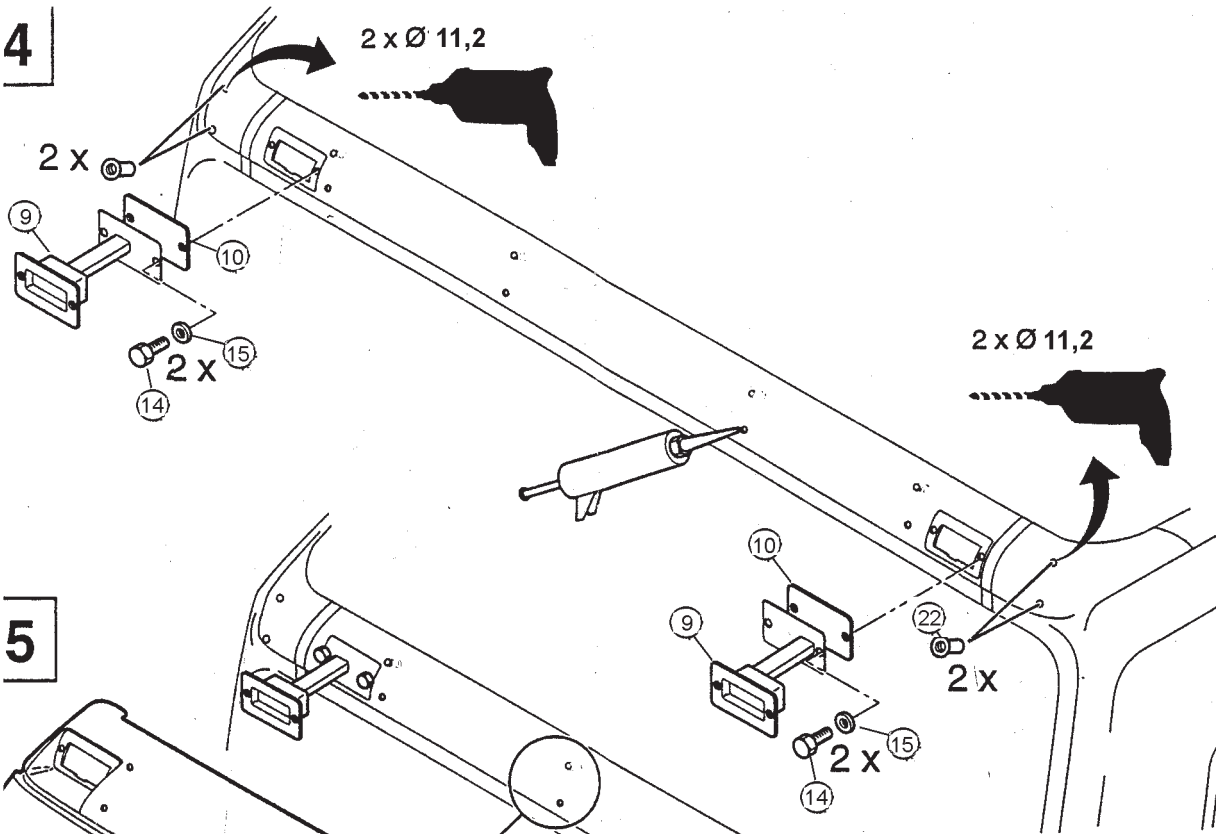

1

2

4

5

5064 DAF 65/75/85

- | | |
|----------------------|-------------------------------|
| 1. Acrylic | 12. Screw M4x25 |
| 2. Cover collar | 13. Nylok nut M4 |
| 3. Cover hat | 14. Selftapping screw M4,2x25 |
| 4. Screw M6x30 | 15. Washer 4x12 |
| 5. Rubber washer M6 | 16. Center bracket |
| 6. Rubber washer M3 | 17. Sidebracket L |
| 7. Washer 6x22 | 18. Sidebracket R |
| 8. Nylok nut M6 | 19. Screw M6x16 |
| 9. Lightcover | 20. Hexacon screw M8x25 |
| 10. Lightcover plate | 21. Hexacon screw M8x30 |
| 11. Connector | 22. Rivet nut M8 |
| | 23. Washer 8x17 |
| | 24. Rubber gasket |