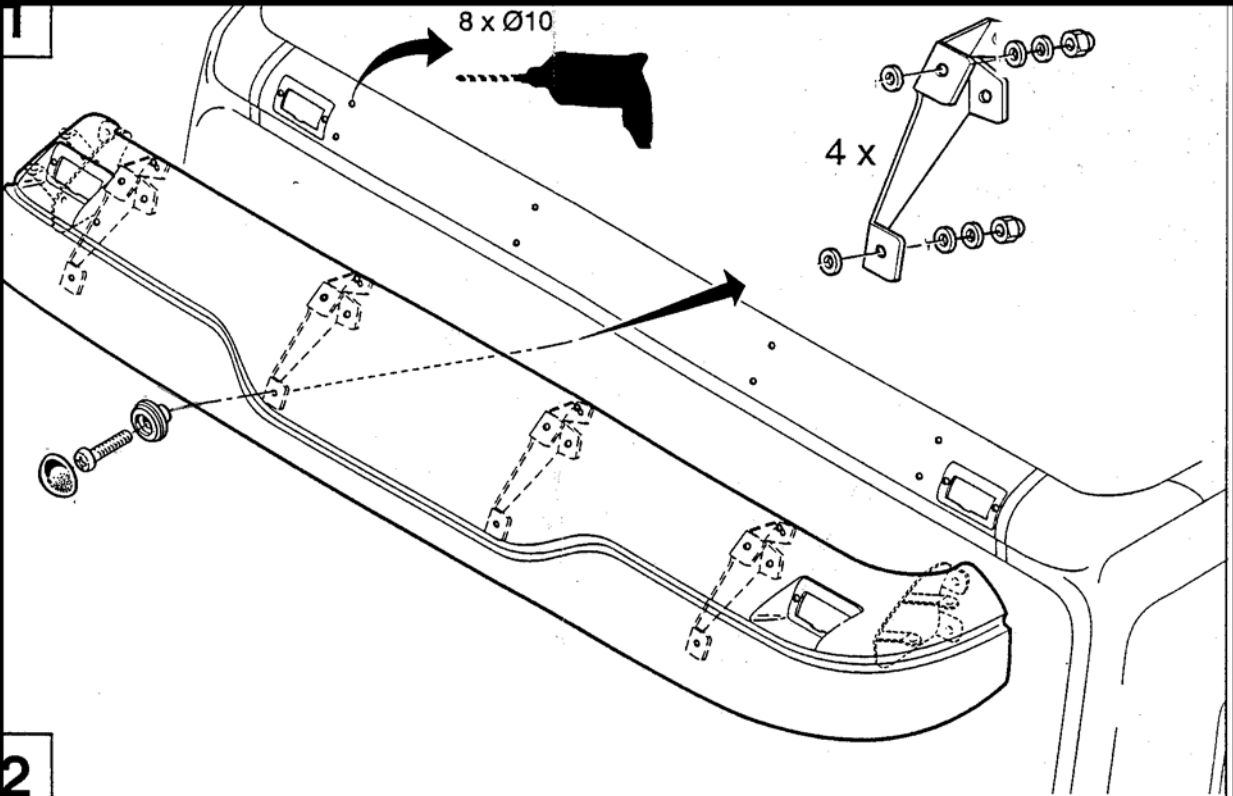

1

2

4

5

5064 DAF 65/75/85

- | | |
|----------------------|-------------------------------|
| 1. Acrylic | 12. Screw M4x25 |
| 2. Cover collar | 13. Nylok nut M4 |
| 3. Cover hat | 14. Selftapping screw M4,2x25 |
| 4. Screw M6x30 | 15. Washer 4x12 |
| 5. Rubber washer M6 | 16. Center bracket |
| 6. Rubber washer M3 | 17. Sidebracket L |
| 7. Washer 6x22 | 18. Sidebracket R |
| 8. Nylok nut M6 | 19. Screw M6x16 |
| 9. Lightcover | 20. Hexacon screw M8x25 |
| 10. Lightcover plate | 21. Hexacon screw M8x30 |
| 11. Connector | 22. Rivet nut M8 |
| | 23. Washer 8x17 |
| | 24. Rubber gasket |