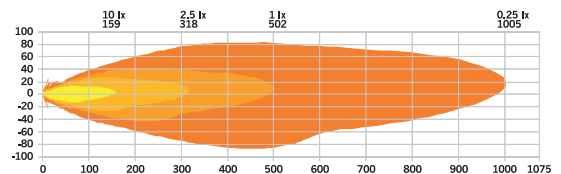

## FIREFLY ONE DRIVING LIGHT

<b>Voltage</b>	10-48V DC
<b>Consumption: high beam:</b>	146 W
<b>Consumption: warning light:</b>	36 W
<b>Theoretical lumen</b>	15 400 lm
<b>Actual lumen</b>	10 500 lm
<b>1 lux @</b>	502 m
<b>IP-class</b>	IP67
<b>Color Temperature</b>	5700K
<b>Beam pattern</b>	Optimized beam
<b>Functions</b>	High beam, position light, warning light
<b>Connection</b>	Cable

<b>Cable length</b>	2500 mm
<b>Material housing</b>	Aluminium
<b>Material lens</b>	Polycarbonate
<b>Length</b>	245 mm
<b>Depth</b>	79,5 mm
<b>Height</b>	154,5 mm
<b>Height including bracket</b>	172 mm
<b>Operating temperature</b>	-40°C - +65°C
<b>E-approved</b>	ECE R65 (XA2) R148, R149
<b>Ref</b>	45
<b>EMC-certificate</b>	ECE R10