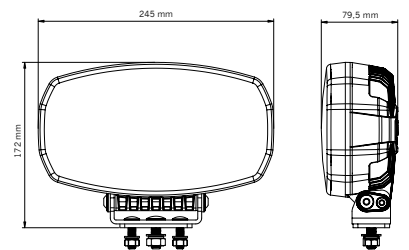

## FIREFLY ONE DRIVING LIGHT

<b>Voltage</b>	10-48V DC
<b>Consumption: high beam:</b>	146 W
<b>Consumption: warning light:</b>	36 W
<b>Theoretical lumen</b>	15 400 lm
<b>Actual lumen</b>	10 500 lm
<b>1 lux @</b>	502 m
<b>IP-class</b>	IP67
<b>Color Temperature</b>	5700K
<b>Beam pattern</b>	Optimized beam
<b>Functions</b>	High beam, position light, warning light
<b>Connection</b>	Cable

<b>Cable length</b>	2500 mm
<b>Material housing</b>	Aluminium
<b>Material lens</b>	Polycarbonate
<b>Length</b>	245 mm
<b>Depth</b>	79,5 mm
<b>Height</b>	154,5 mm
<b>Height including bracket</b>	172 mm
<b>Operating temperature</b>	-40°C - +65°C
<b>E-approved</b>	ECE R65 (XA2) R148, R149
<b>Ref</b>	45
<b>EMC-certificate</b>	ECE R10