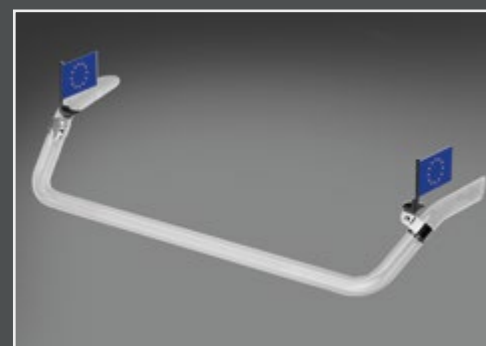

LightFix - Truck flags

Flags on a stainless flagpole incl. 2x stainless light bracket in polished or in black