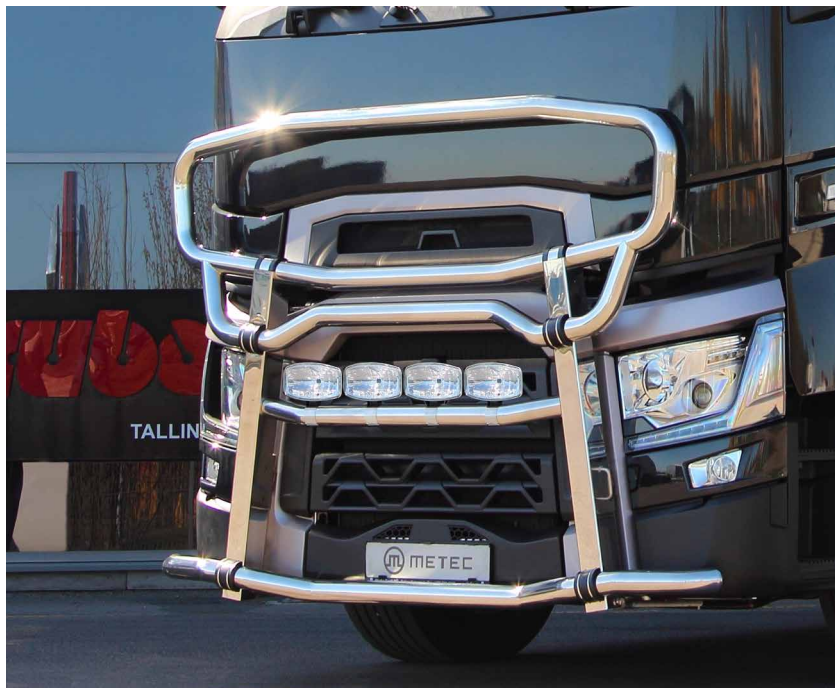

Cattleguard

862325