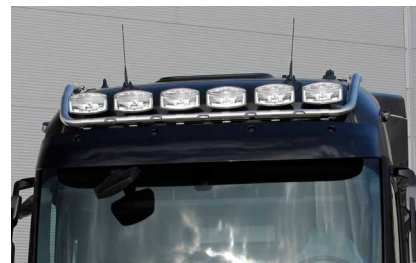

Roof lamp holder, high roof
862291, 862290