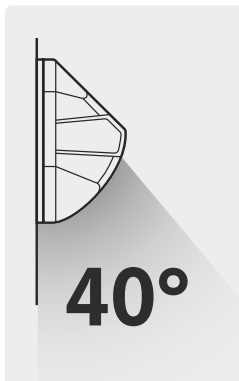

SL200DGM
Scene Lamp
Dark Grey

Full retail box packaging!