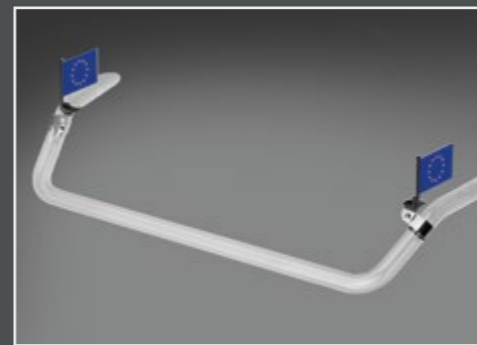

TLGBOX2-LF-100-T

TLGBOX2-K-LED-BZ

TLGBOX2-K-LED-2.0

LightFix Truck flags

Flags on a stainless flagpole incl. 2x stainless light bracket in polished or in black

LightFix LEDs and strobes

LEDs and LED front strobes mounted in the bar

LightFix - Connect (plug-in connection)

TLG29290-6 LightFix Cabin connection cable

09-2022

Please review the specific requirements for additional lighting mounted on commercial vehicles in your country. The pictures in this brochure show international vehicles that do not always comply with the admission rules of all countries.