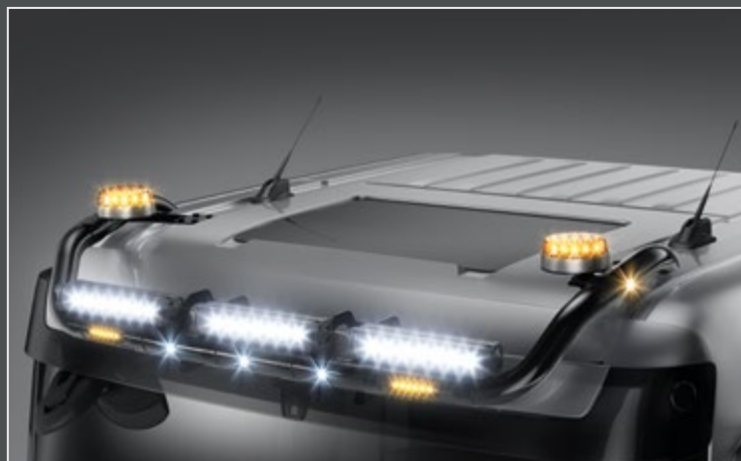

TLG23704-9-B - LightFix - SKY-LIGHT
Sleeping Cab
Lightbar for mounting a maximum of 6 spotlights and 2 beacons
Stainless steel - black powdercoated - Ø 70mm - prewired