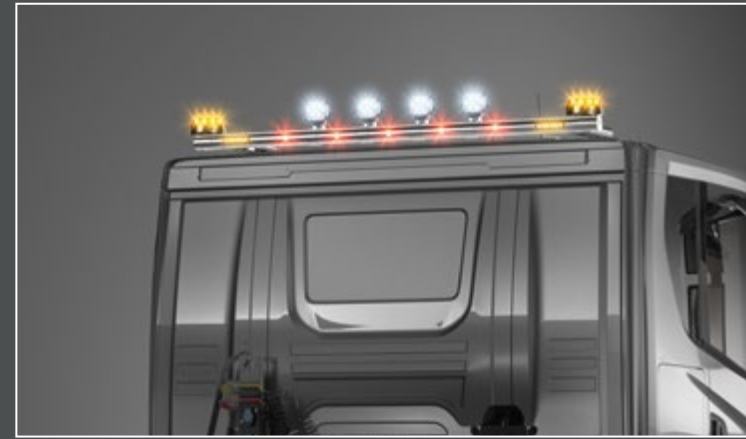

24716-1-P /-B - LightFix - REAR-LIGHT
Lightbar for mounting a maximum of 6 work lamps and 2 beacons
Stainless steel - polished or black powdercoated - Ø 70mm - prewired