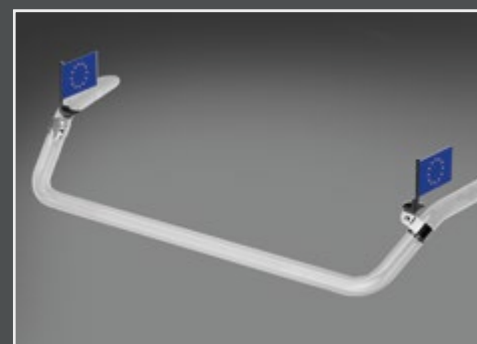

BOX2-LF-LED100-T

BOX2-K-LED-BZ

BOX2-K-LED-2.0

LightFix - Truck flags

Flags on a stainless flagpole incl. 2x stainless light bracket in polished or in black

LightFix - LEDs and LED front strobes

plug-in connection

LightFix - Connect (plug-in connection)

29290-6 LightFix Cabin connection cable

08-22

Please review the specific requirements for additional lighting mounted on commercial vehicles in your country. The pictures in this brochure show international vehicles that do not always comply with the admission rules of all countries.