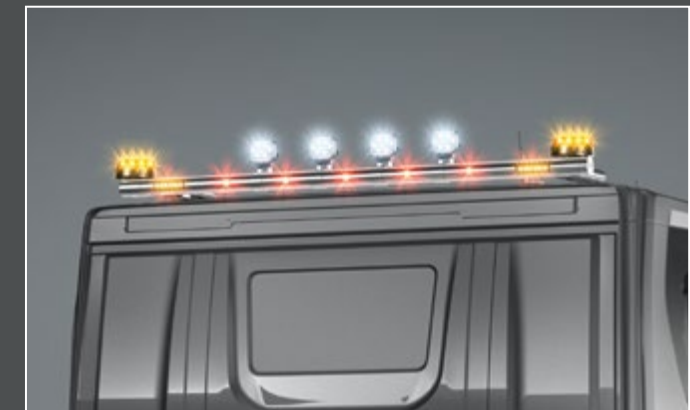

24716-1-P / B - LightFix - REAR-LIGHT
Lightbar for mounting a maximum of 6 work lamps and 2 beacons
Stainless steel - polished or black powdercoated - Ø 70mm - prewired