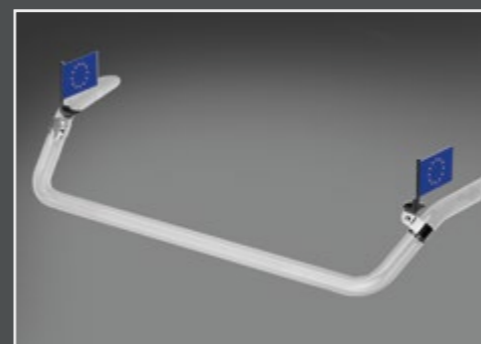

BOX2-LF-LED100-T

BOX2-K-LED-BZ

BOX2-K-LED-2.0

LightFix - Truck flags

Flags on a stainless flagpole incl. 2x stainless light bracket in polished or in black

LightFix - LEDs and LED front strobes

plug-in connection

LightFix - Connect (plug-in connection)

29290-6 LightFix Cabin connection cable

01-22

Please review the specific requirements for additional lighting mounted on commercial vehicles in your country. The pictures in this brochure show international vehicles that do not always comply with the admission rules of all countries.