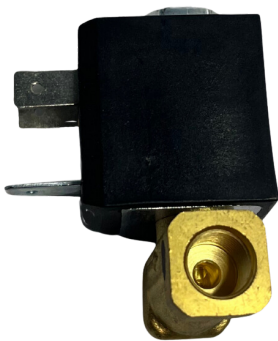

12/24v Electric solenoid valve to suit Hadley airhorns.

Does not include any fittings, valve and bracket only.

Hadley 12v Horn Compressor

HADLEY[®]

Part Number: H00850D

DC direct drive compressor with mounting bracket and hardware. Typical operation at 110-135 PSI; Max cycle 7 minutes with 30 minutes downtime

12v Solenoid Valve to suit Hadley Airhorns

HADLEY[®]

Part Number: 80512R21

12v Electric solenoid valve to suit Hadley airhorns.

Does not include any fittings, valve and bracket only.

24v Solenoid Valve to suit Hadley Airhorns

HADLEY[®]

Part Number: 80524R20

24v Electric solenoid valve to suit Hadley airhorns.

Does not include any fittings, valve and bracket only.

**M12 x 1.5 Male, Push In 6 mm
Adapter, for use with Hadley
airhorns.**