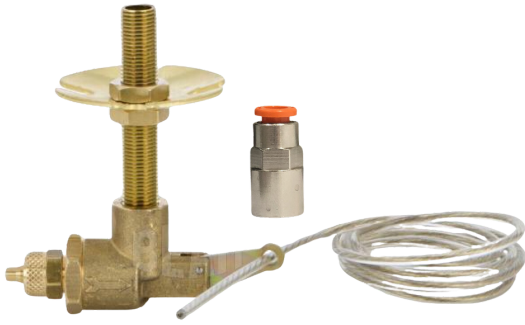

Enough fitting for a pair of Hadley horns.

Hadley Airhorn Fitting Kit with 12v Solenoid Valve

HADLEY[®]

Part Number: 805HADLEYFIX12V

Fitting kit to suit Hadley air horns. Supplied with a 12v solenoid valve

Enough fitting for a pair of Hadley horns.

Hadley Airhorn Fitting Kit with 24v Solenoid Valve

HADLEY[®]

Part Number: 805HADLEYFIX

Fitting kit to suit Hadley air horns. Supplied with a 24v solenoid valve

Enough fitting for a pair of Hadley horns.