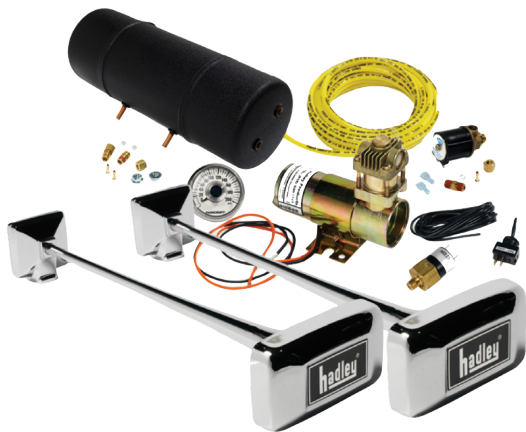

Hadley 26" & 29" Anodize Ambassador Rectangle Airhorn Kit

HADLEY®

Part Number: 80502009

Top quality Hadley airhorns. Brass horn with anodized finish. Super loud and super deep sound.

Comes complete with Hadley fitting kit of your choice.