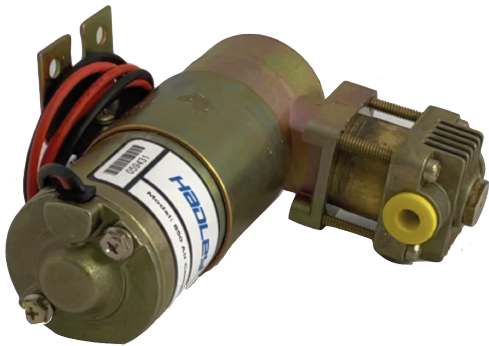

Hadley 12v Horn Compressor

HADLEY®

Part Number: H00850D

DC direct drive compressor with mounting bracket and hardware. Typical operation at 110-135 PSI; Max cycle 7 minutes with 30 minutes downtime

---