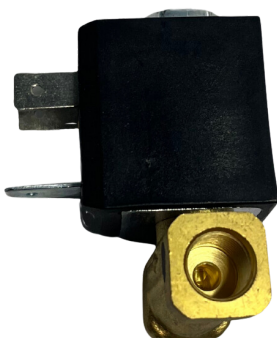

12/24v Electric solenoid valve to suit Hadley airhorns.

Does not include any fittings, valve and bracket only.

Hadley 12v Horn Compressor

HADLEY[®]

Part Number: H00850D

DC direct drive compressor with mounting bracket and hardware. Typical operation at 110-135 PSI; Max cycle 7 minutes with 30 minutes downtime

12v Solenoid Valve to suit Hadley Airhorns

HADLEY[®]

Part Number: 80512R21

12v Electric solenoid valve to suit Hadley airhorns.

Does not include any fittings, valve and bracket only.

24v Solenoid Valve to suit Hadley Airhorns

HADLEY[®]

Part Number: 80524R20

24v Electric solenoid valve to suit Hadley airhorns.

Does not include any fittings, valve and bracket only.

**M12 x 1.5 Male, Push In 6 mm
Adapter, for use with Hadley
airhorns.**