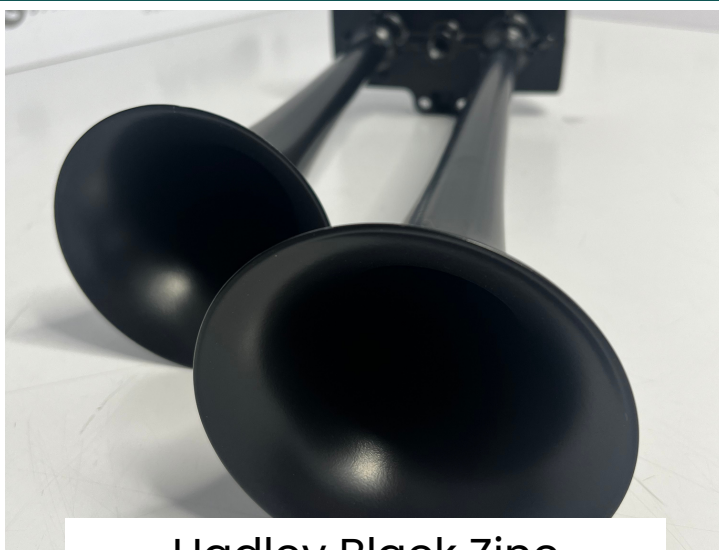

HADLEY[®]

Part Number: 805M126MM

Straight Threaded-to-Tube Adapter, M12 x 1.5 Male, Push In 6 mm for use with Hadley Airhorns. Single adapter.

A high-quality polymer push in fitting suitable for compressed air applications

Hadley 19" & 22" Twin
Airhorns

Hadley 19" Kuda Black
Edition Airhorn

Black TGV Diesel
Airhorn

Basuri Baby Shark
Musical Airhorn

Hadley Black Zinc
Bully Blast
Airhorn

Hadley 26" & 29"
Anodize Ambassador
Airhorn Kit