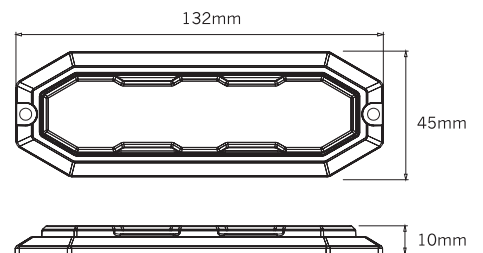

DUO COLOR

12 LED LIGHTHEAD WARNING LIGHT / SLIM / DUO COLOR / E-APPROVED

| | | | |
|-------------------|-------------|------------------------|-----------------|
| Voltage | 12-24V DC | Cable length | 250mm |
| Watt | 20 | Length | 132mm |
| Patterns | 26 | Depth | 10mm |
| IP-class | IP68 | Height | 45mm |
| Color lens | Clear | E-approved | ECE R65 Class 2 |
| Color LED | Amber/white | EMC-certificate | ECE R10 |