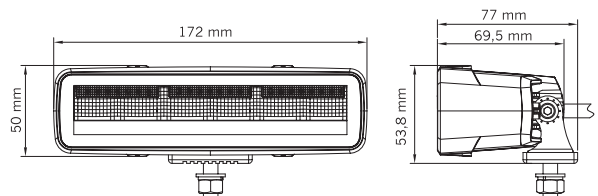

strands

-lighting division

WITH INDICATOR

Part No. 809224

WITH WARNING LIGHT

Part No. 809225

SIBERIA MULTIPLE OPTIONS TAIL LIGHTS

PART NO.	809224	809225
VOLTAGE	10-32 V DC	10-32 V DC
CONSUMPTION	25 W	30 W
FUNCTIONS	Tail, brake, reverse, indicator	Tail, brake, reverse, warning light
THEORETICAL LUMEN	546 (reverse light)	546 (reverse light)
ACTUAL LUMEN	322 (reverse light)	322 (reverse light)
1 LUX @	14 m (reverse light)	14 m (reverse light)
IP-CLASS	IP67/IP69K	IP67/IP69K
BEAM PATTERN	Flood (reverse light)	Flood (reverse light)
POSITION LIGHT	Red	Red
CONNECTION	Cable	Cable
CABLE LENGTH	2500 mm	2500 mm
MATERIAL HOUSING	Aluminium	Aluminium
MATERIAL LENS	Polycarbonate	Polycarbonate
LENGTH	172/214 mm	172/214 mm
DEPTH	77/71,5 mm	77/71,5 mm
HEIGHT	50/77 mm	50/77 mm
HEIGHT INCLUDING BRACKET	53,8 mm	53,8 mm
OPERATING TEMPERATURE	-30°C · +65°C	-30°C · +65°C
E-APPROVED	ECE R148	ECE R148, R65
EMC-CERTIFICATE	ECE R10	ECE R10