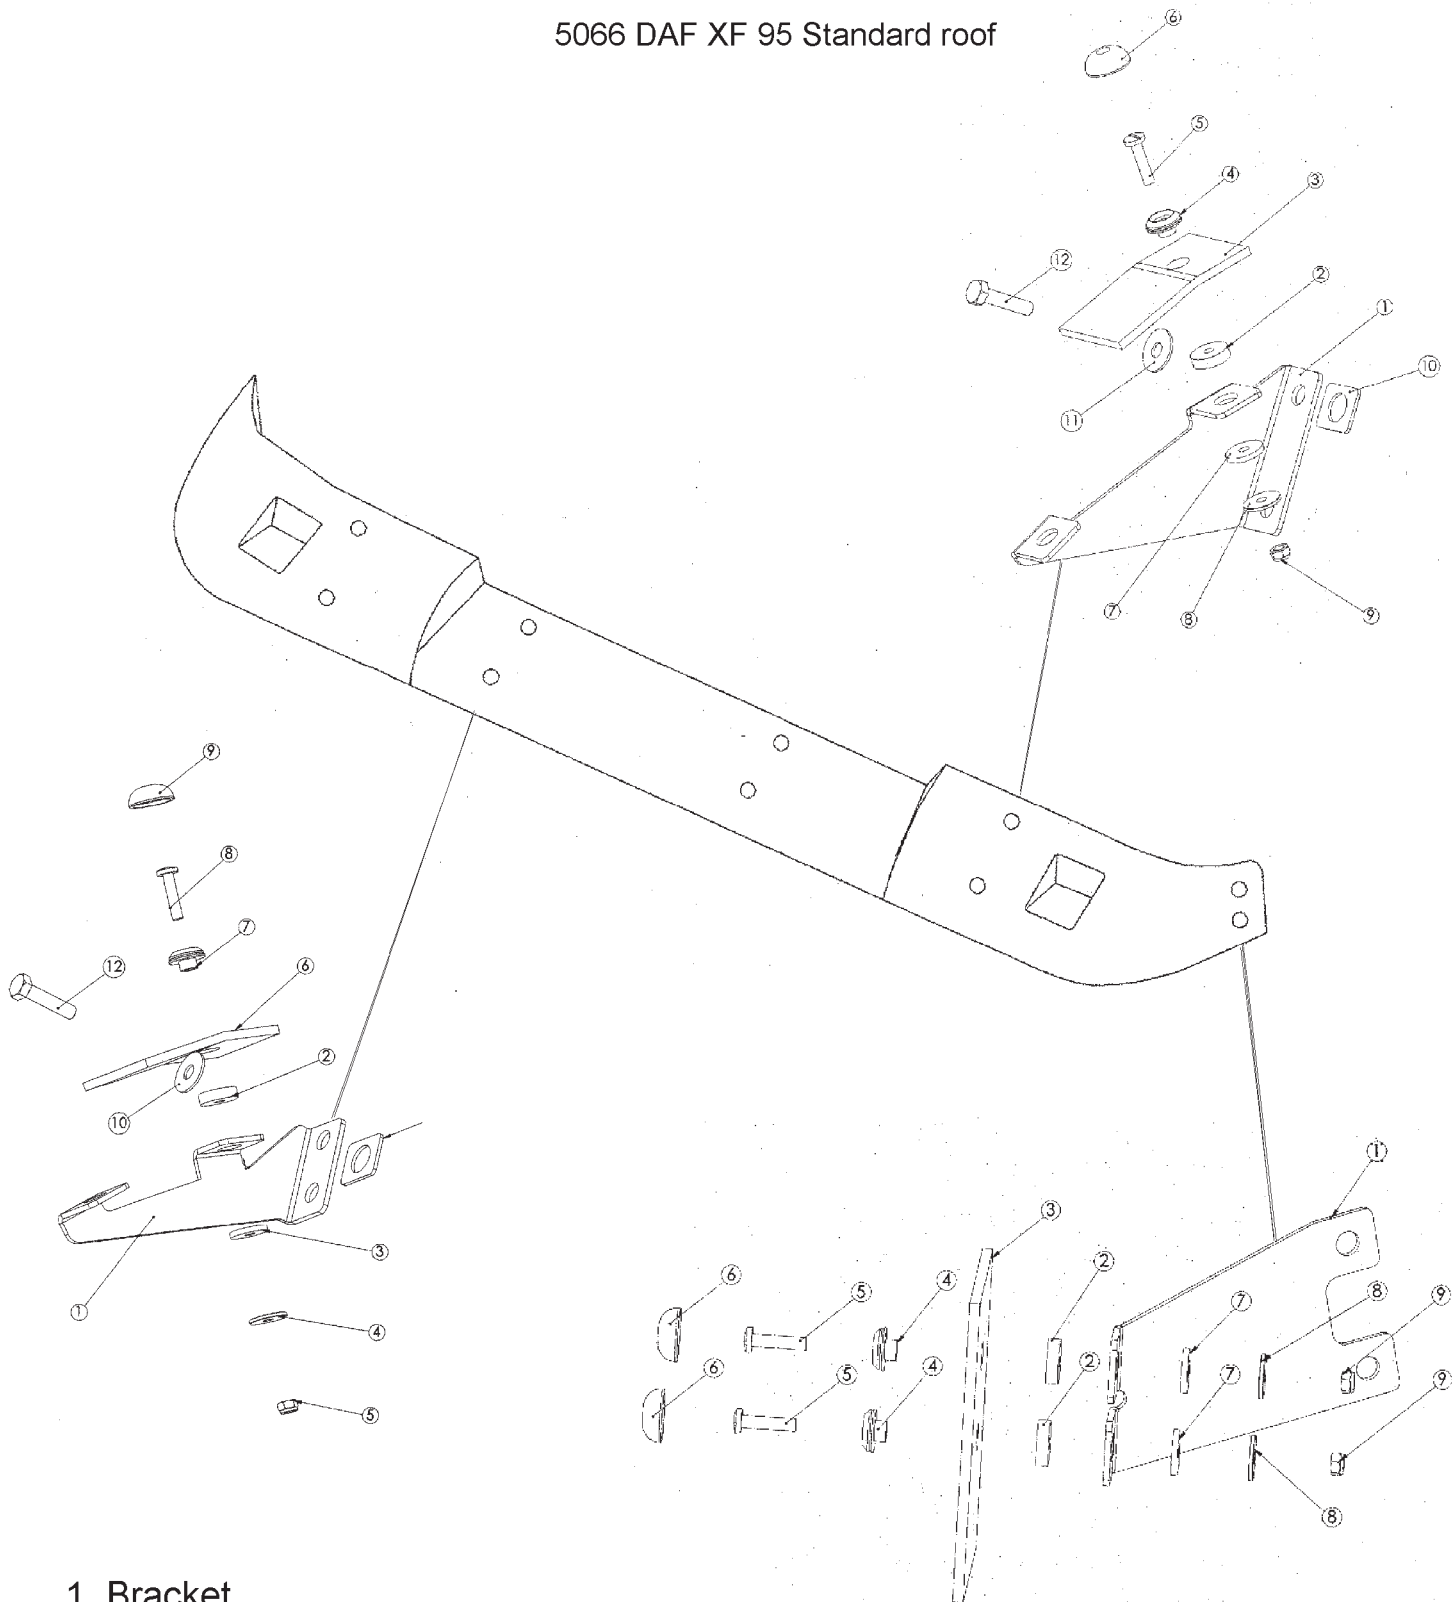

5066 DAF XF 95 Standard roof

- 1. Bracket
- 2. Rubber washer 6mm
- 3. Rubber washer 3mm
- 4. Washer 6x22
- 5. Nylok nut M6
- 6. Acrylic
- 7. Cover collar
- 8. Screw M6x30
- 9. Cover hat
- 10. washer 8x25
- 11. Rubber gasket
- 12. Hexacon screw M8x35

- 13. Lightcover
- 14. Lightcover plate
- 15. Screw M4x25
- 16. Nylok nut M4
- 17. Selftapping screw M4,2x25
- 18. Washer 4x12